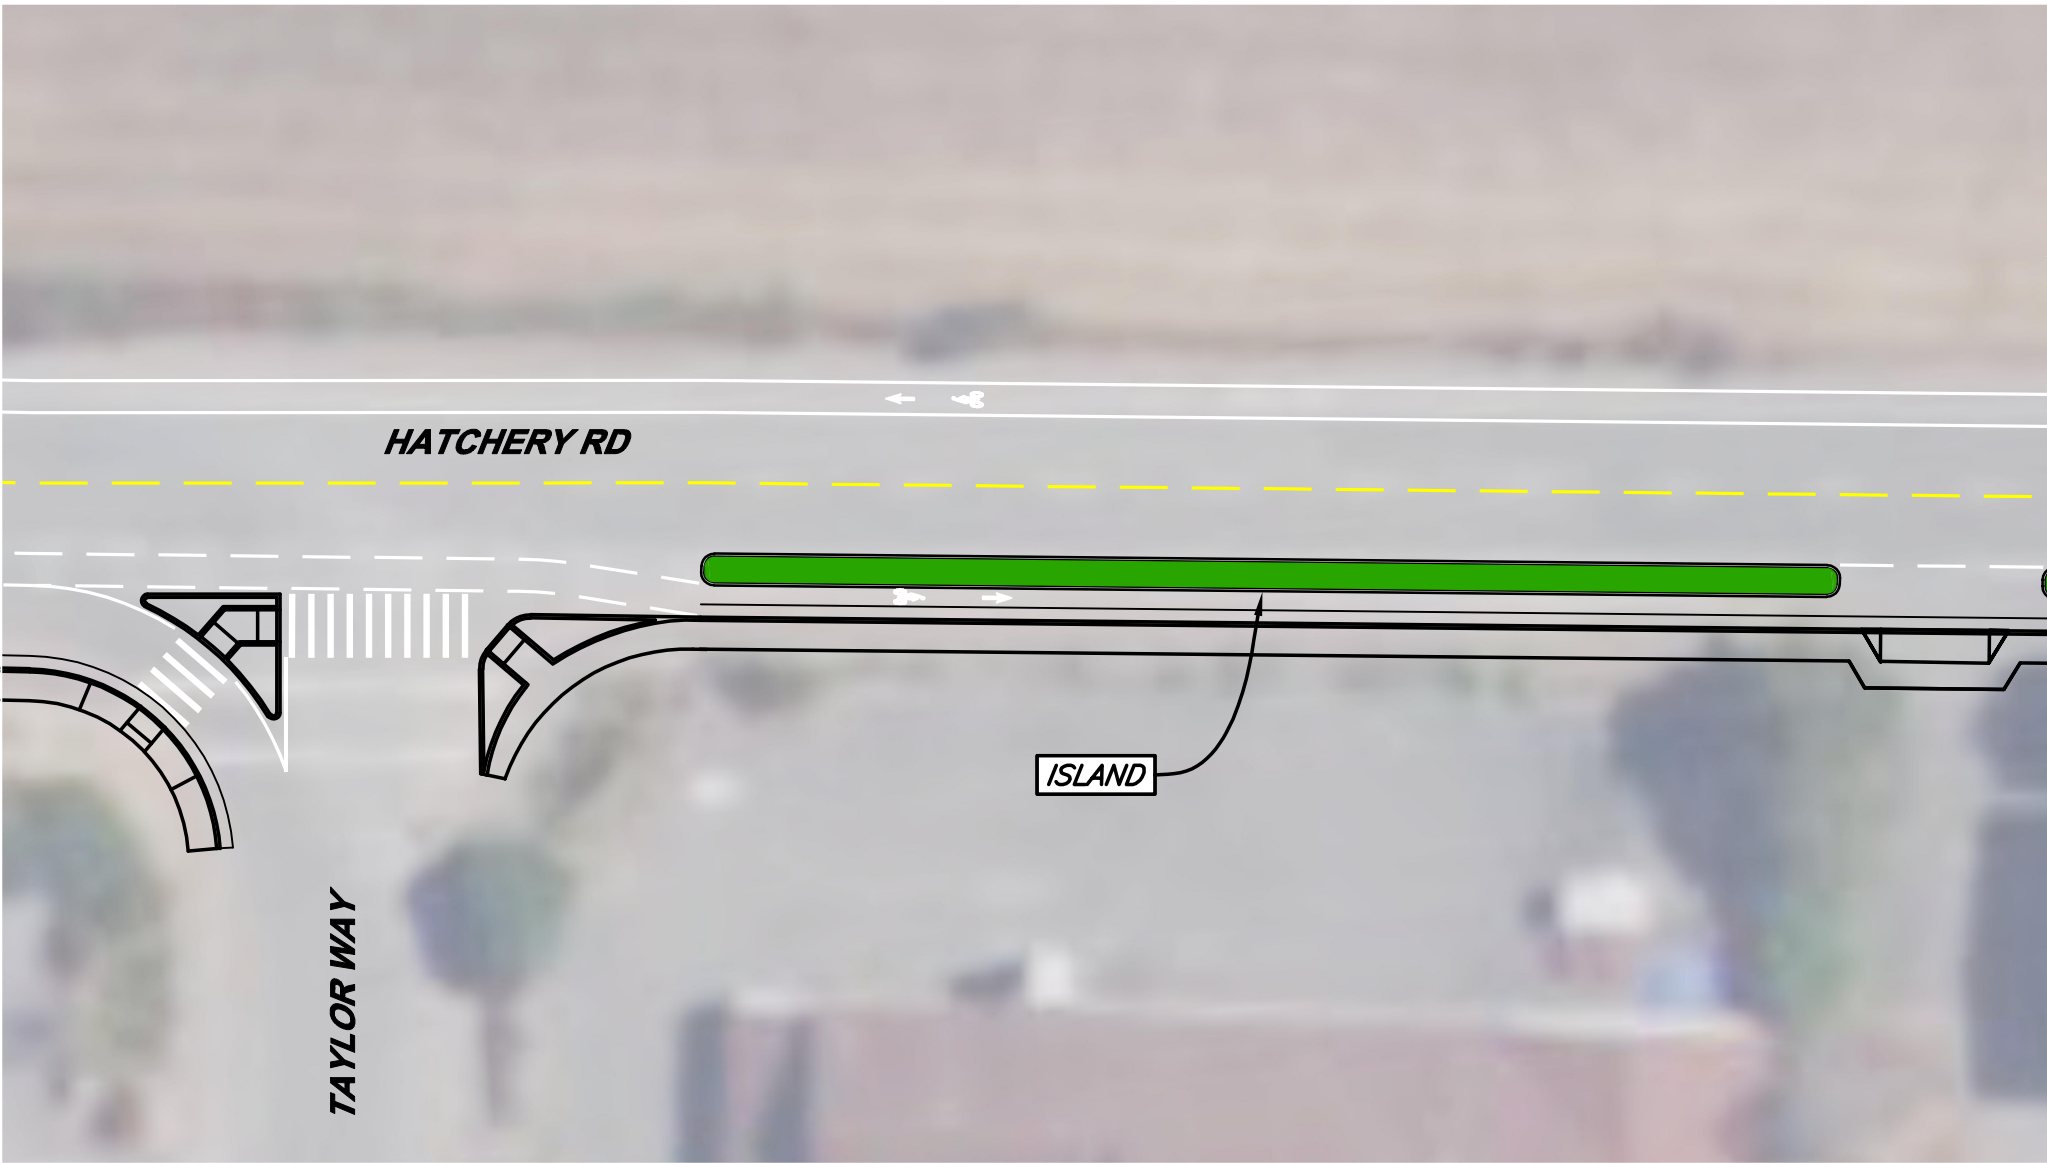

MOUNTABLE CURB

HATCHERY RD

RAISED CROSSWALK

S RAILROAD AVE

H ST

812 W. WABASH AVE.
EUREKA, CA. 95501
WWW.SHN-ENGR.COM
707-441-8855

812 W. WABASH AVE.
EUREKA, CA. 95501
WWW.SHN-ENGR.COM
707-441-8855

812 W. WABASH AVE.
EUREKA, CA. 95501
WWW.SHN-ENGR.COM
707-441-8855