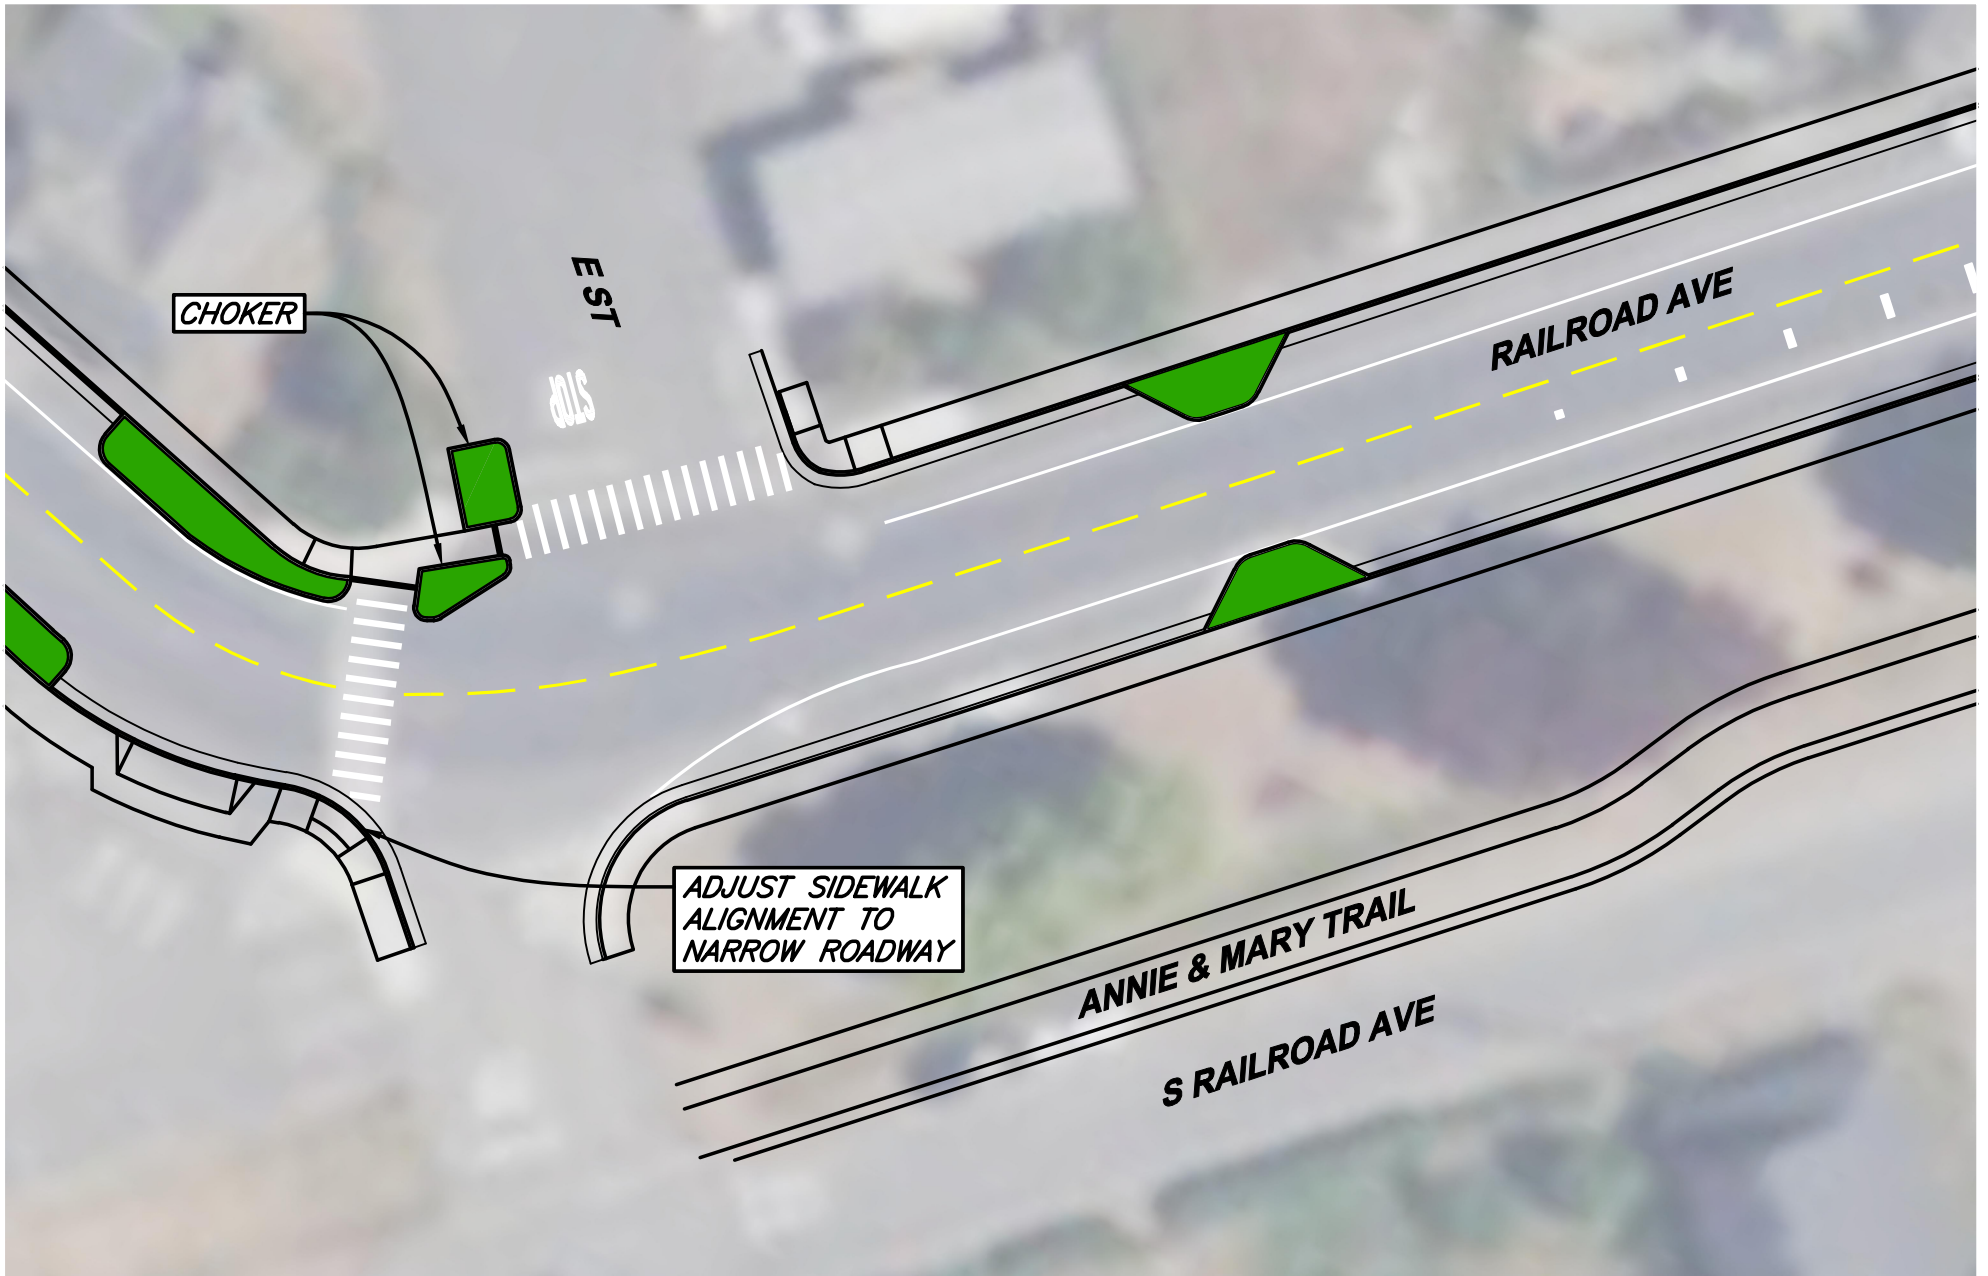

812 W. WABASH AVE.
EUREKA, CA. 95501
WWW.SHN-ENGR.COM
707-441-8855