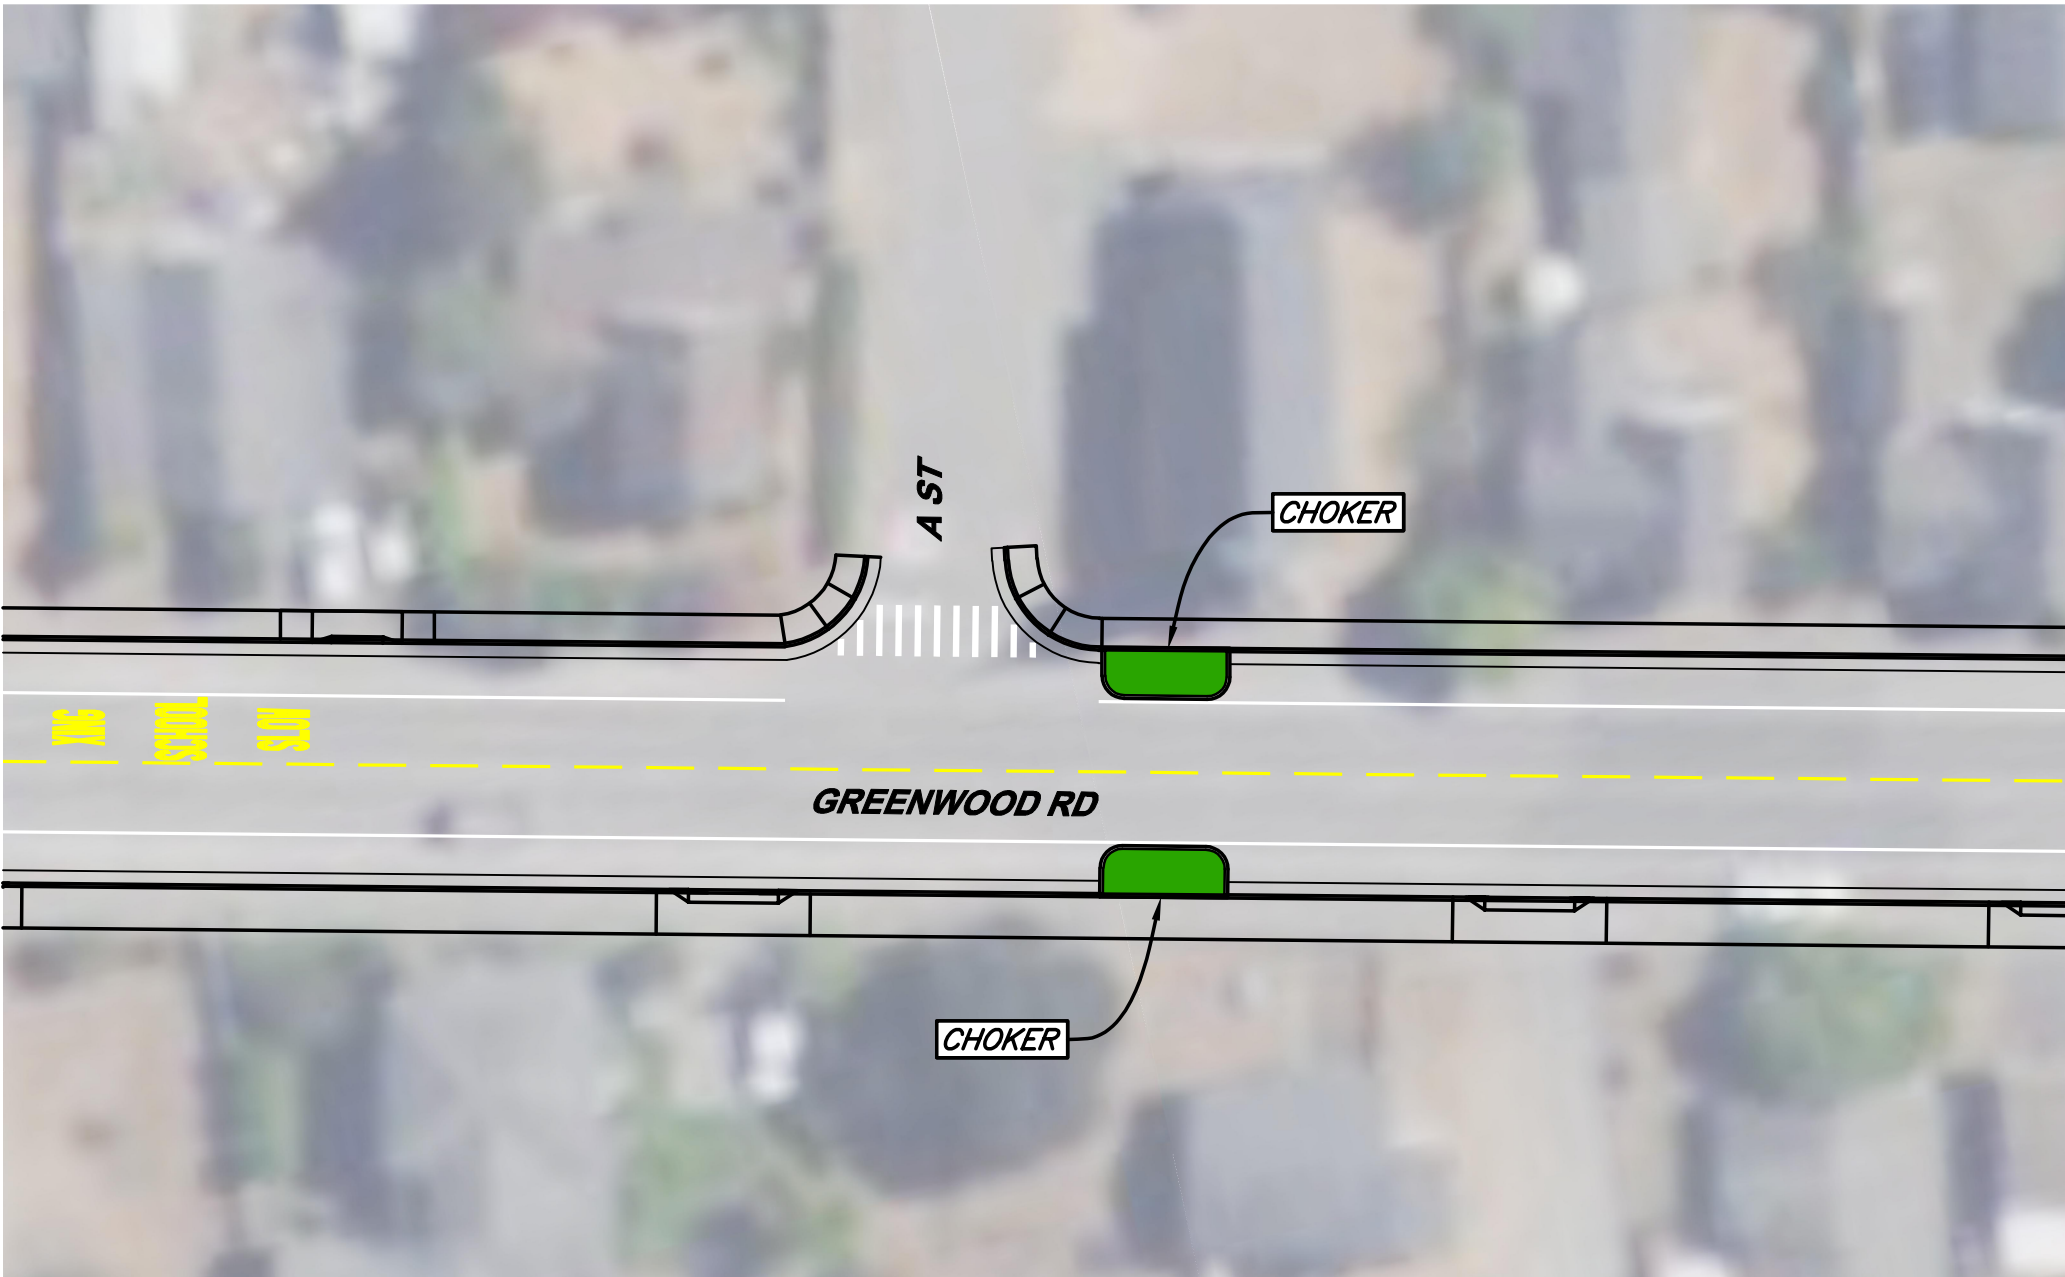

812 W. WABASH AVE.
EUREKA, CA. 95501
WWW.SHN-ENGR.COM
707-441-8855