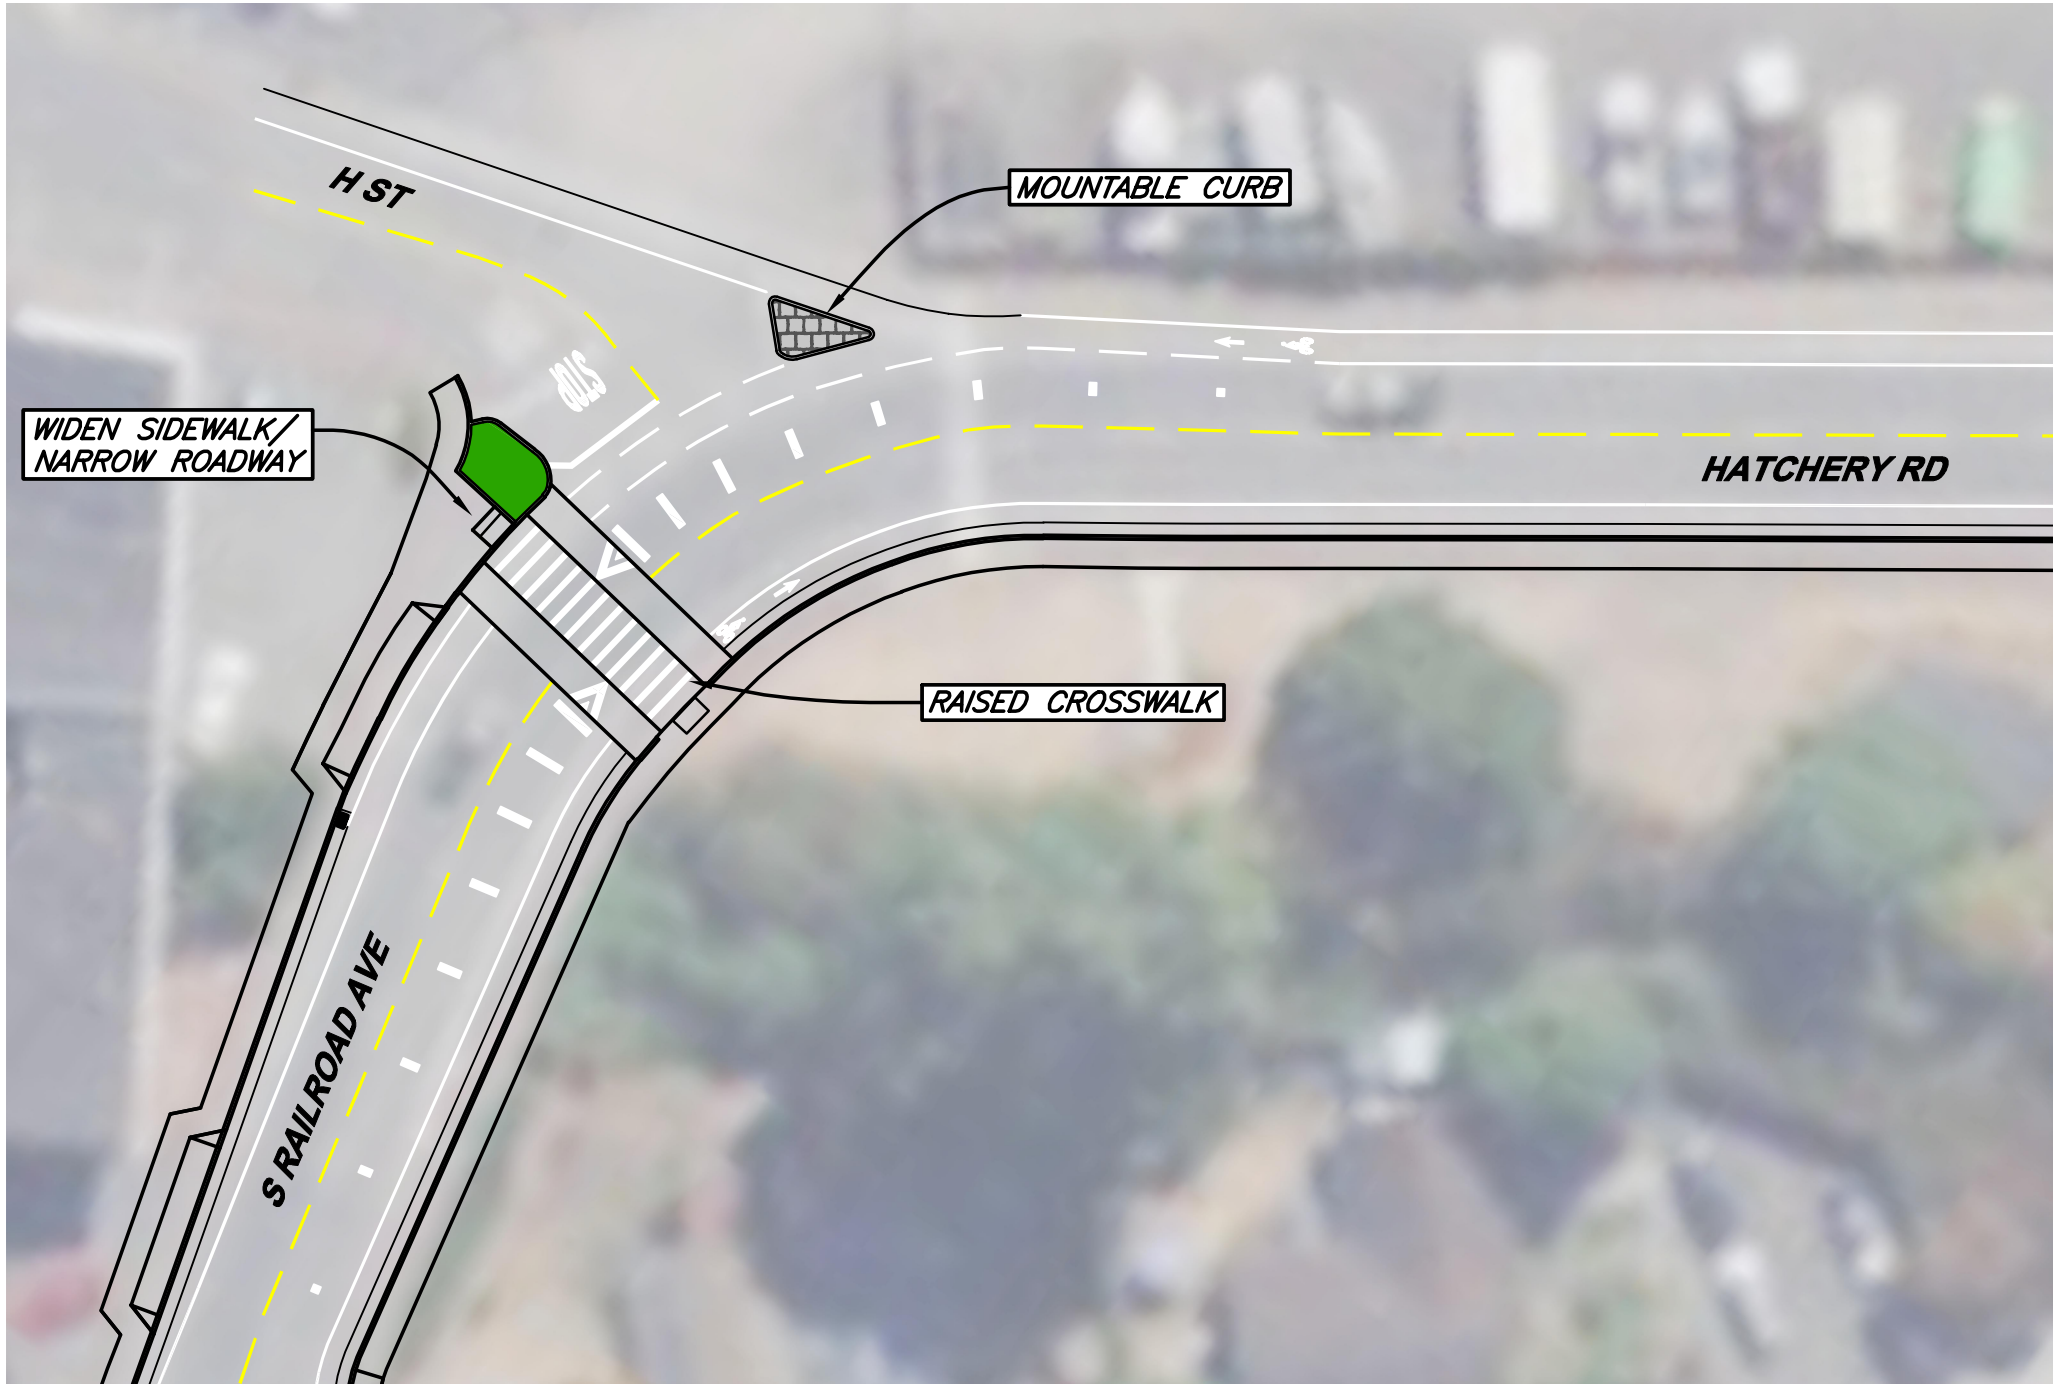

WIDEN SIDEWALK/
NARROW ROADWAY

MOUNTABLE CURB

HATCHERY RD

RAISED CROSSWALK

S RAILROAD AVE

H ST