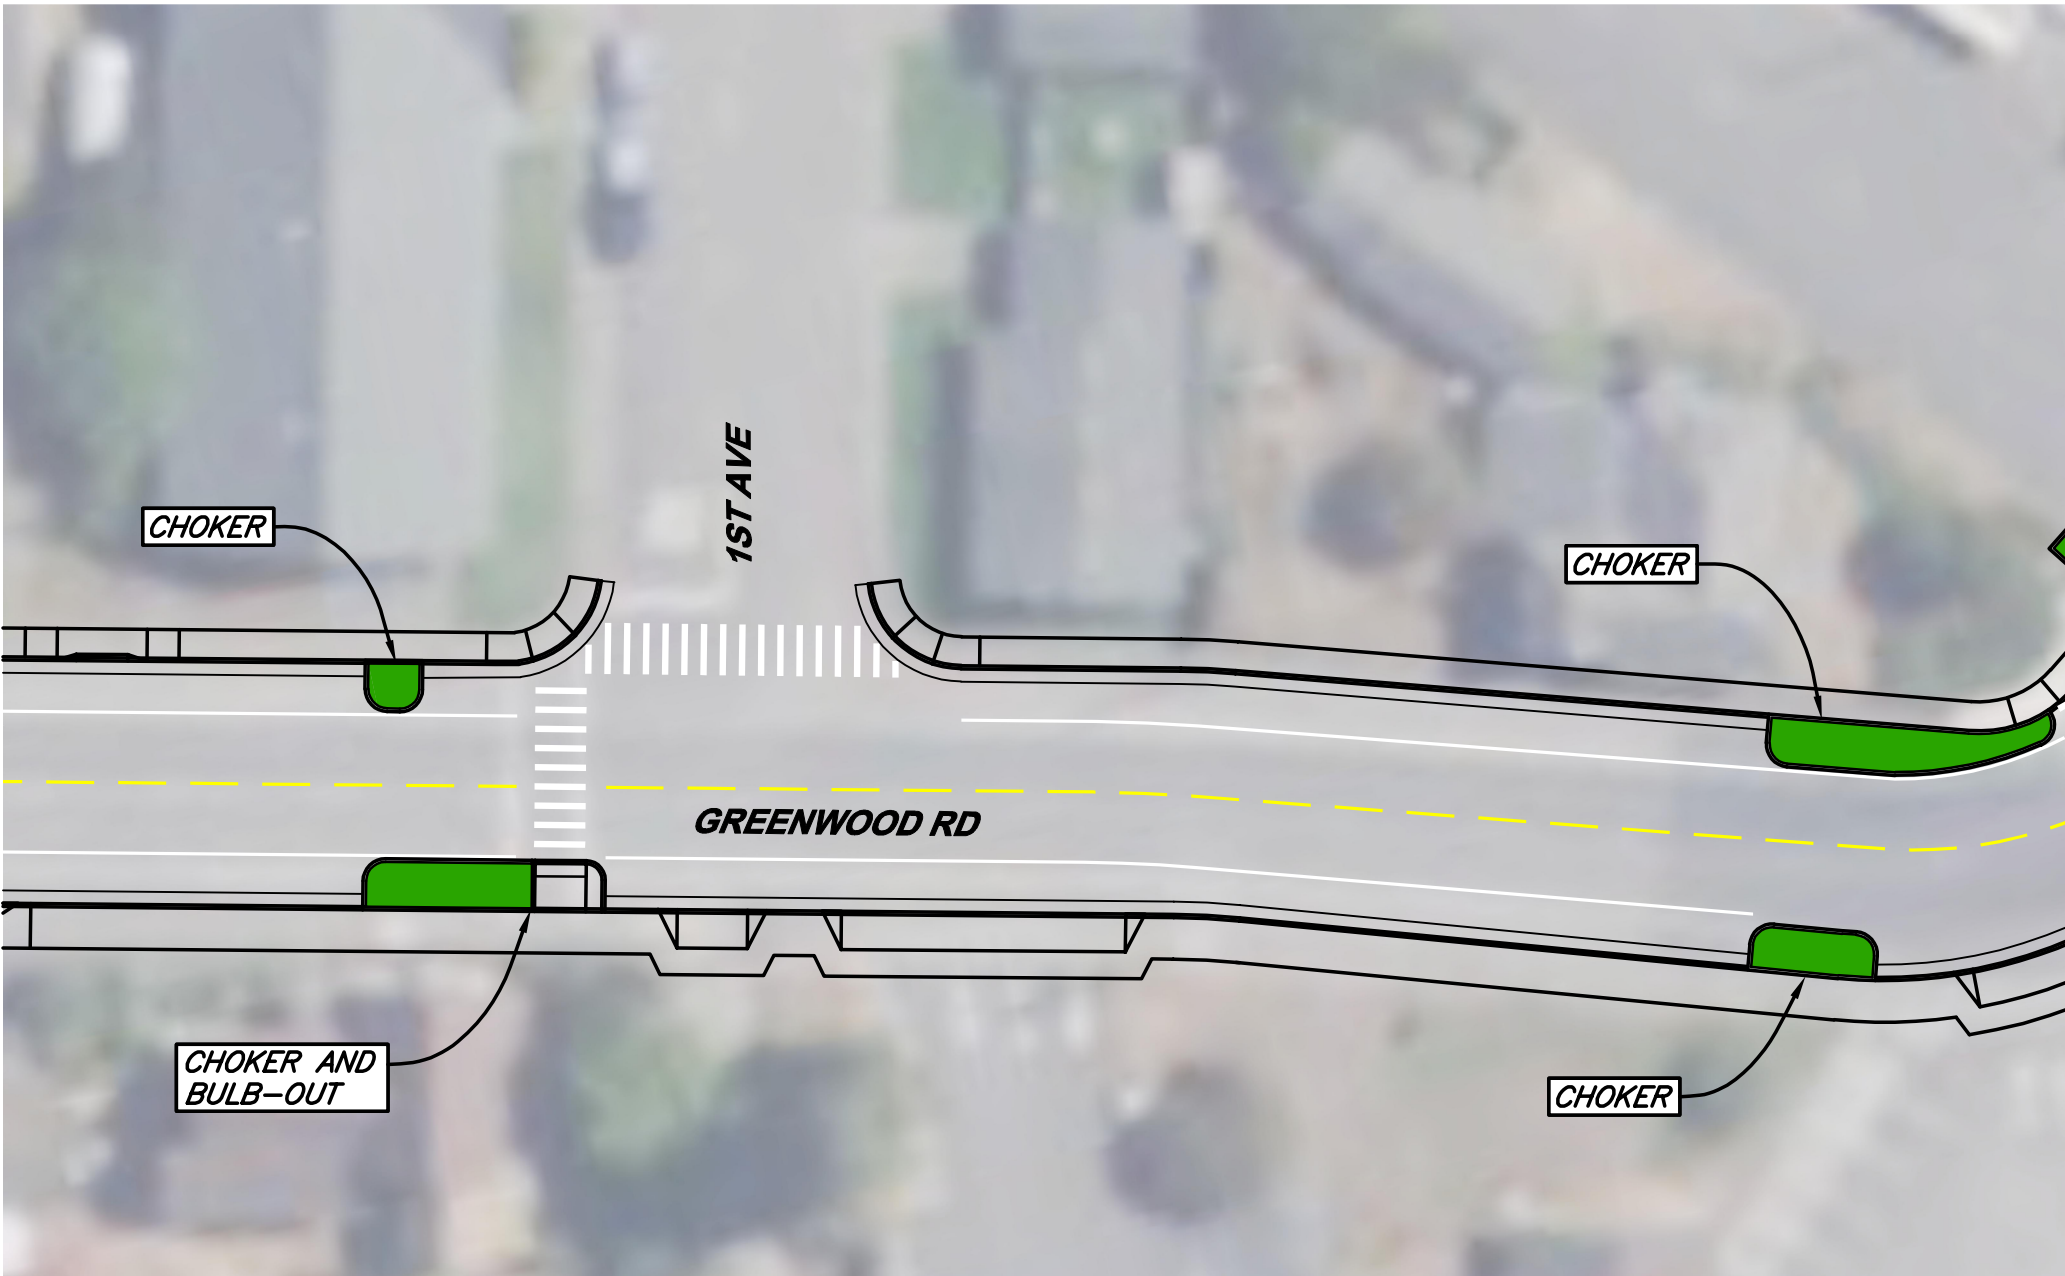

812 W. WABASH AVE.
EUREKA, CA. 95501
WWW.SHN-ENGR.COM
707-441-8855