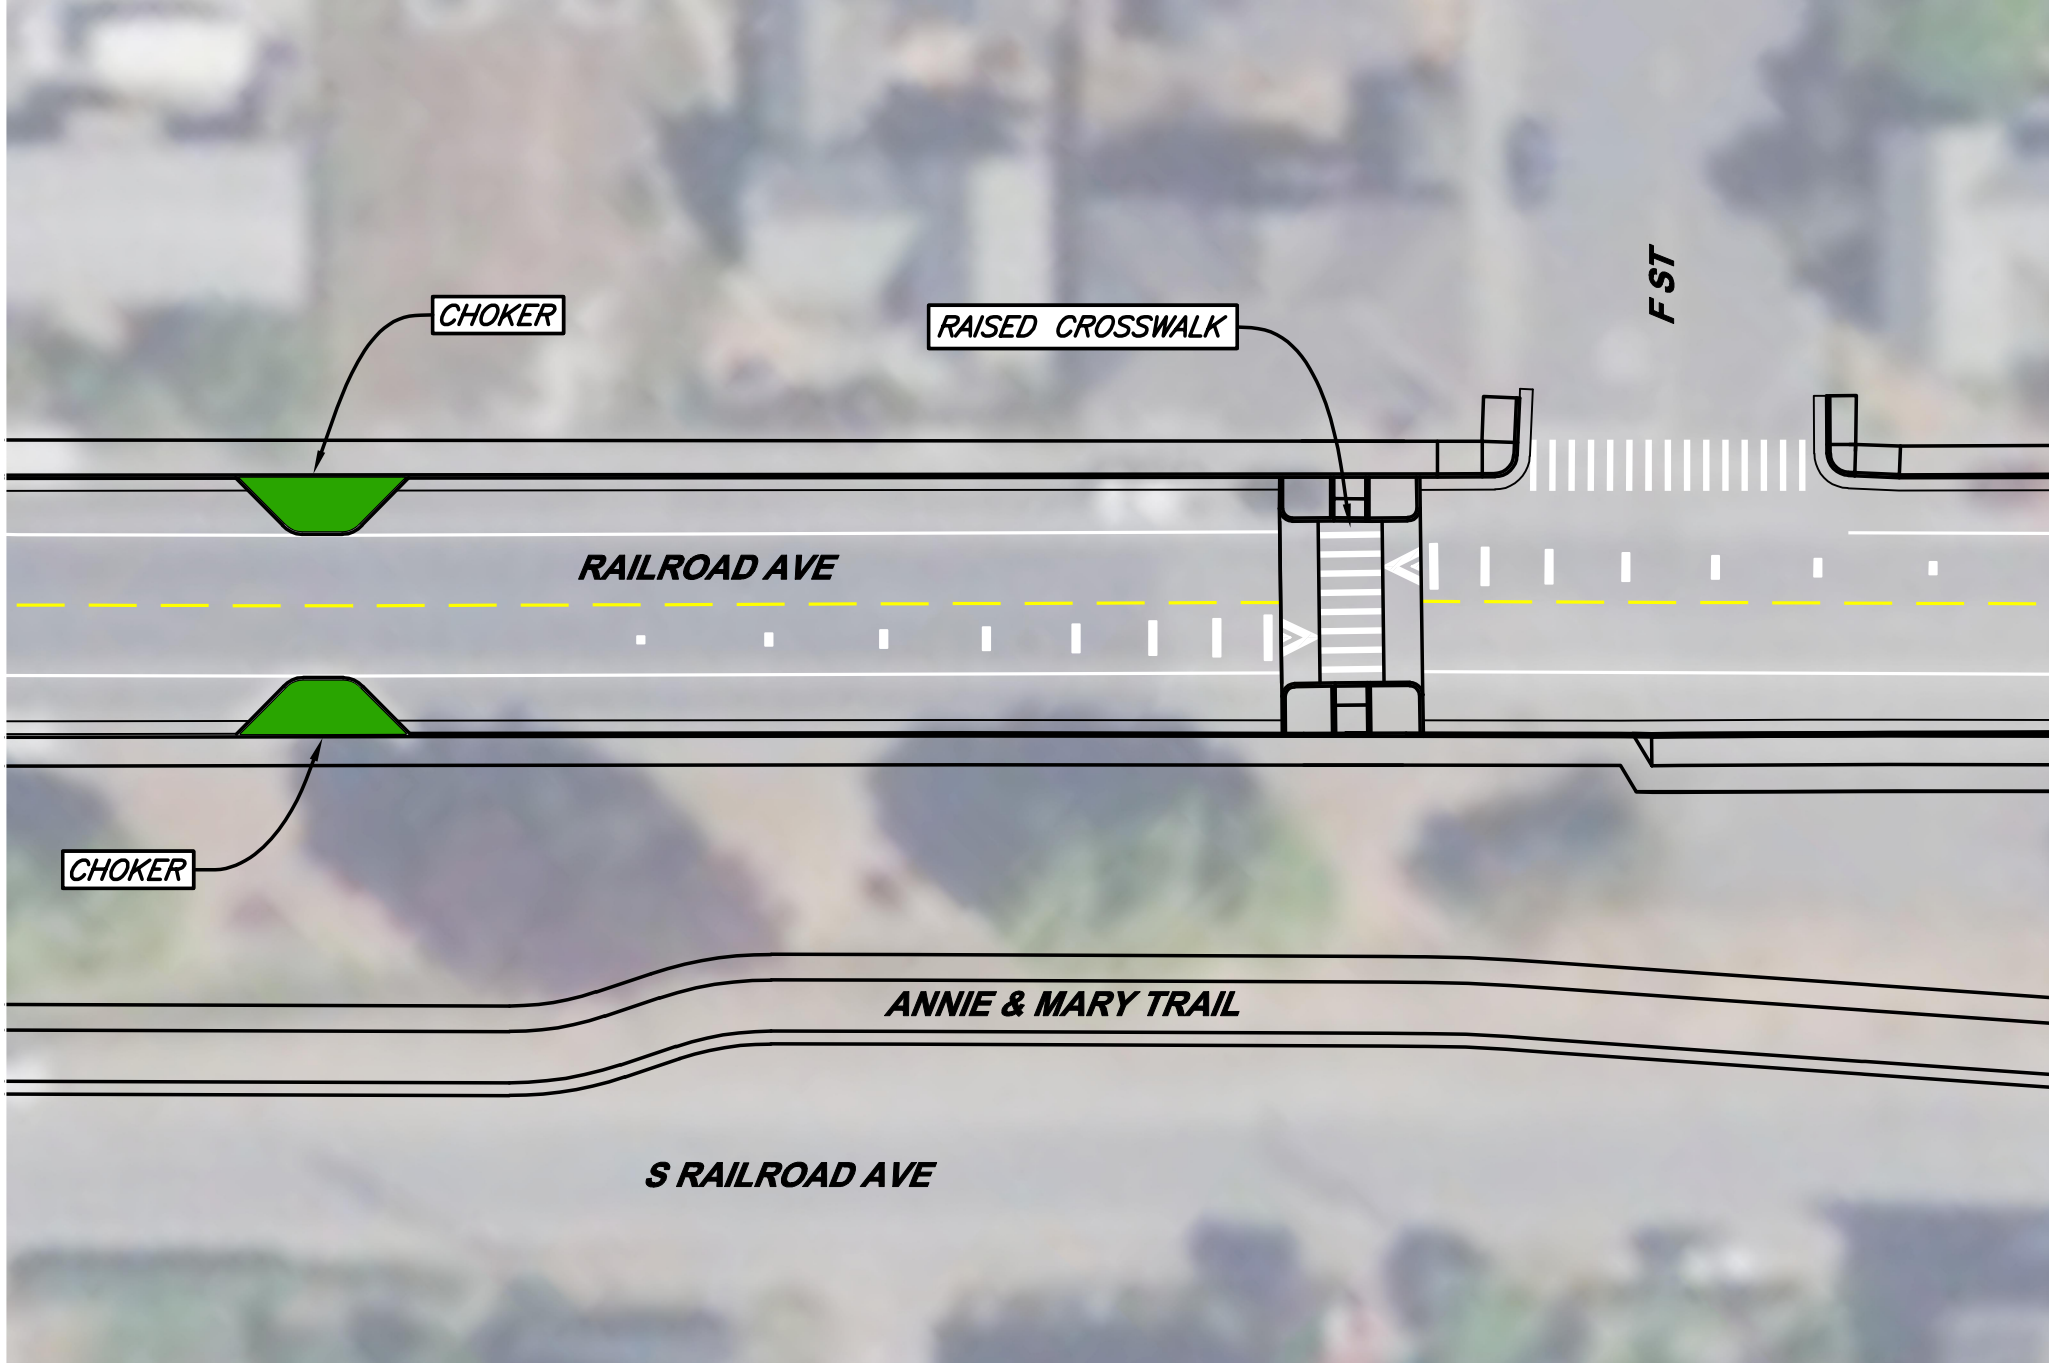

812 W. WABASH AVE.
EUREKA, CA. 95501
WWW.SHN-ENGR.COM
707-441-8855