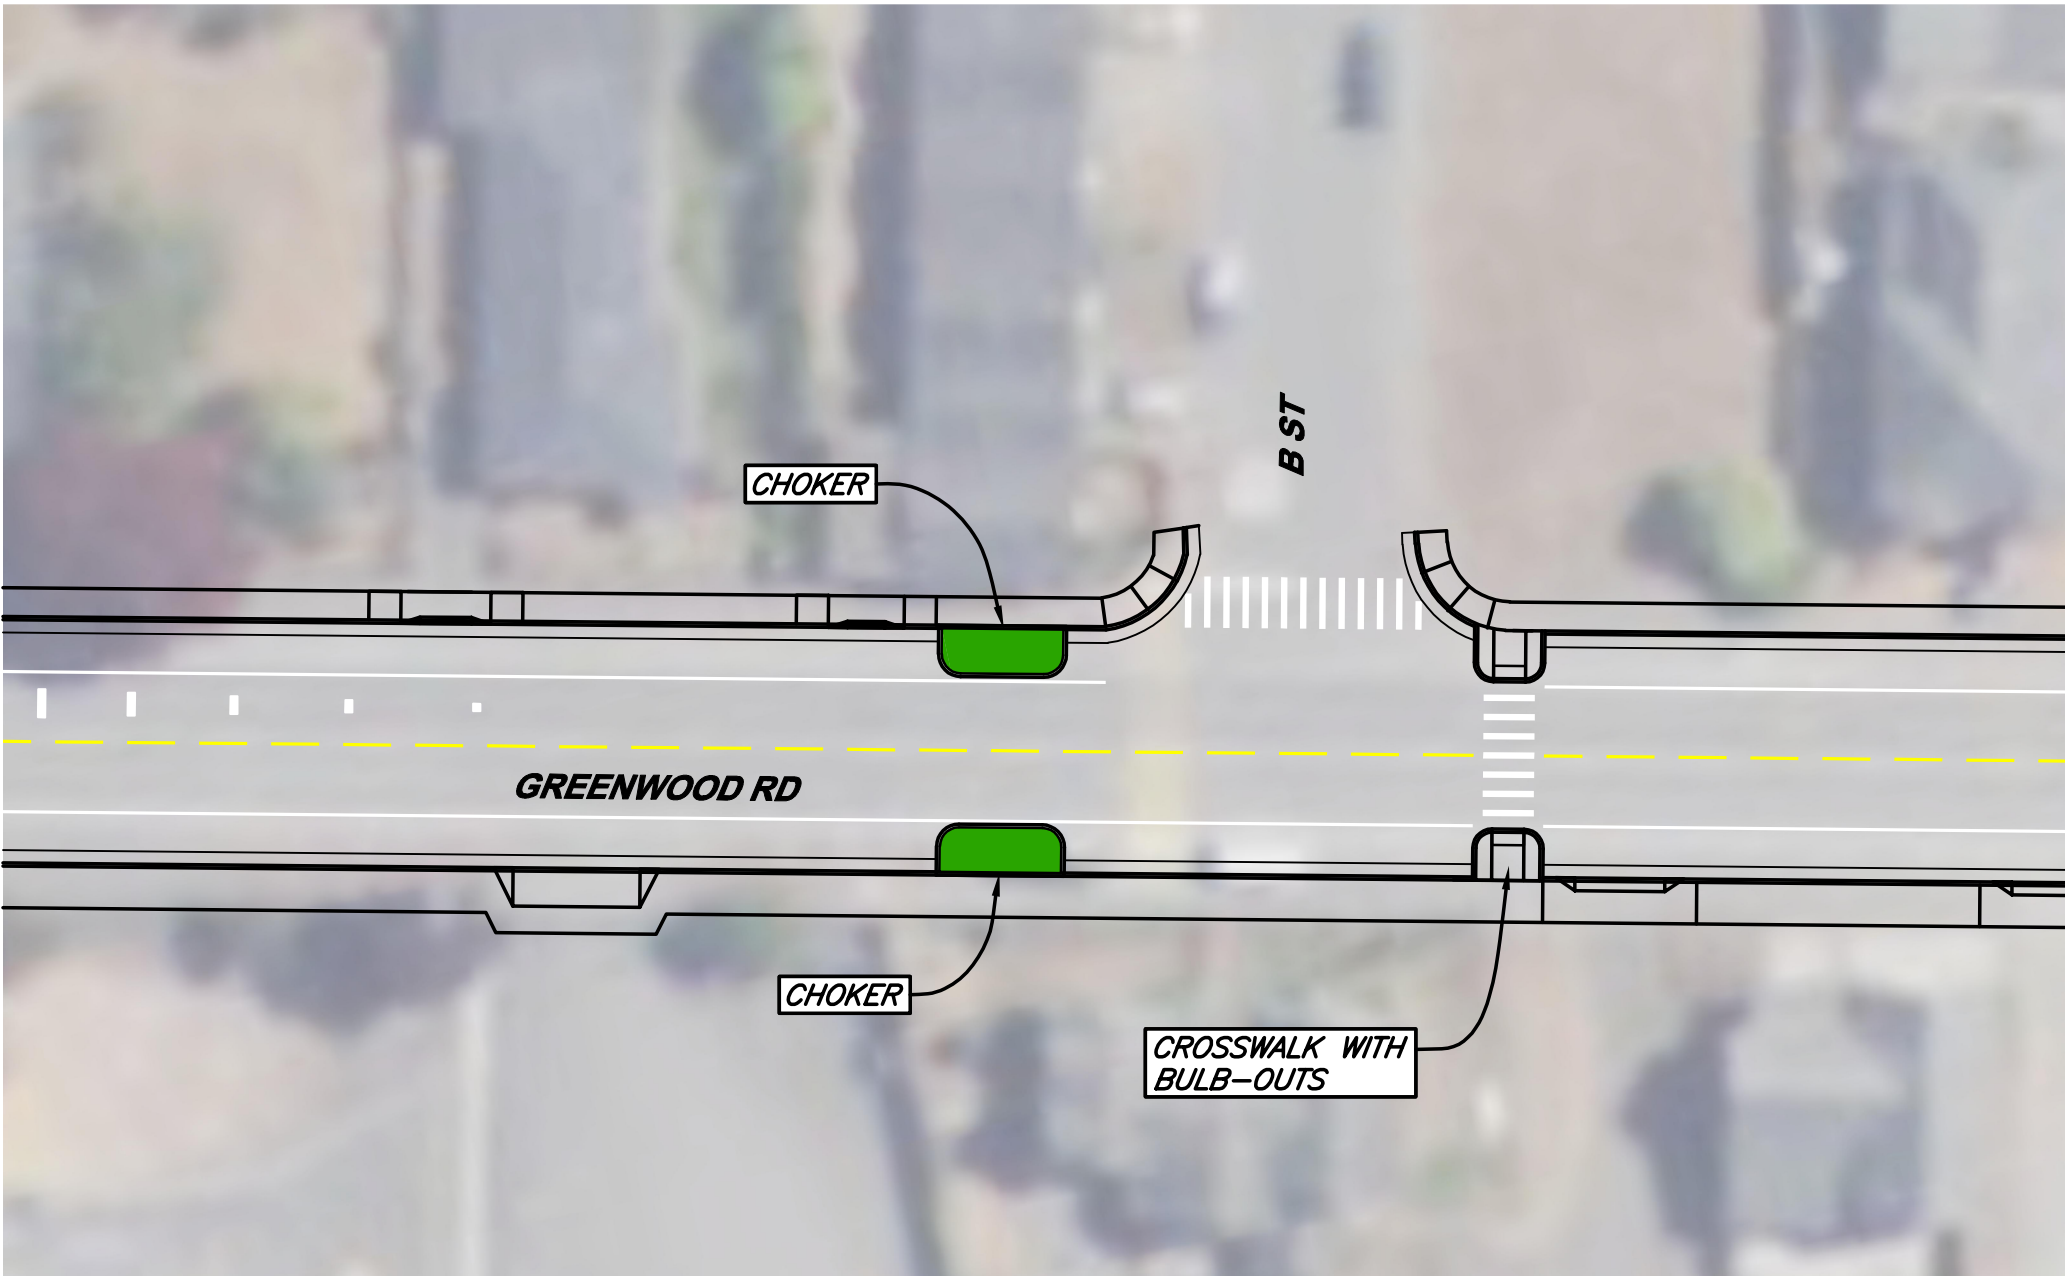

812 W. WABASH AVE.
EUREKA, CA. 95501
WWW.SHN-ENGR.COM
707-441-8855