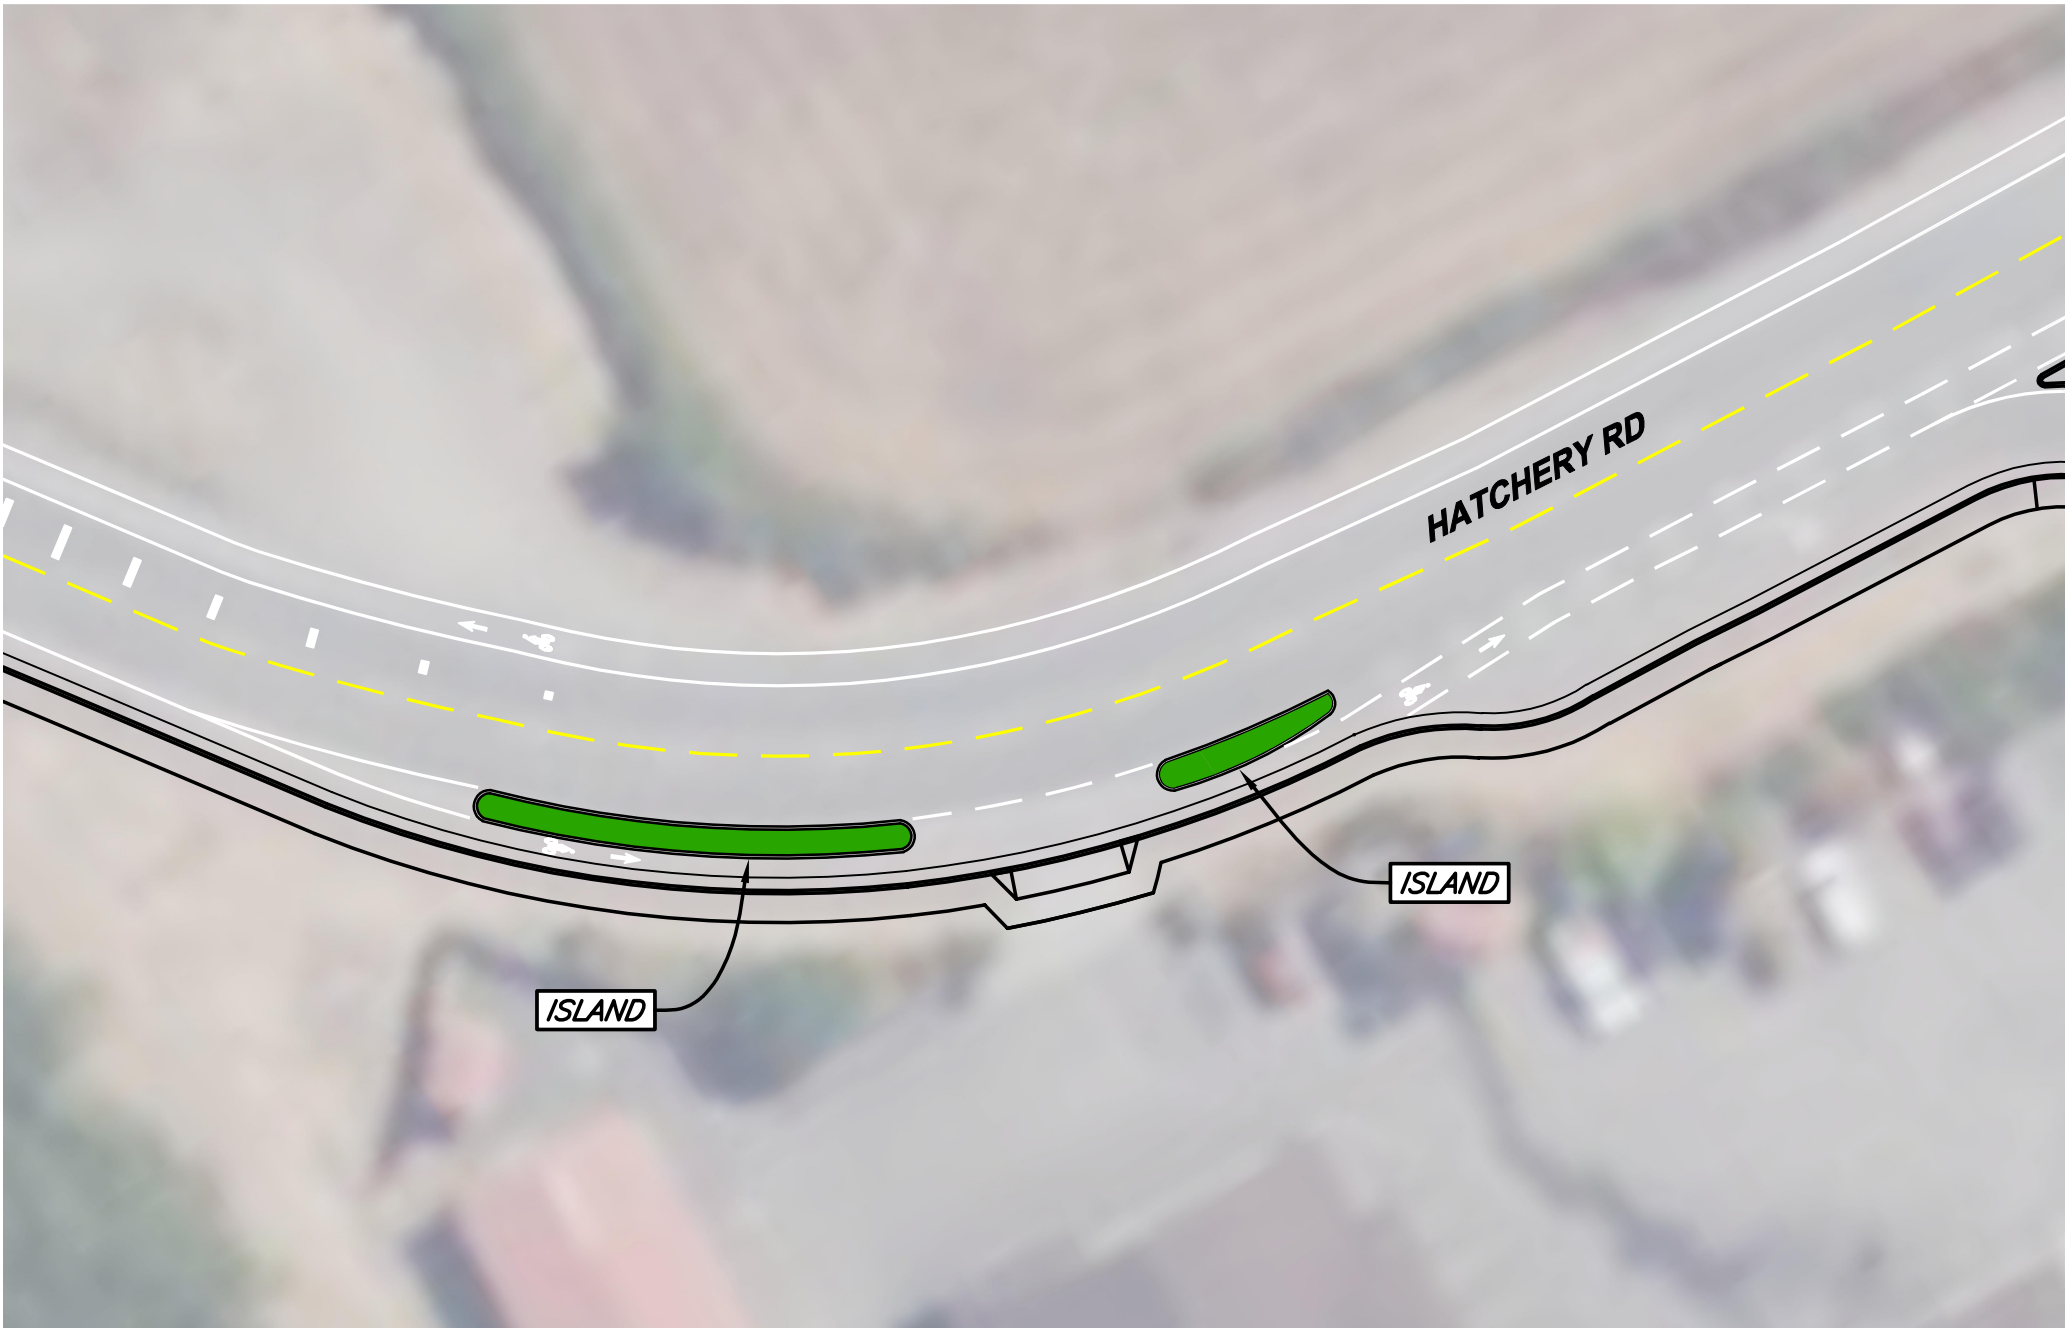

MOUNTABLE CURB

HATCHERY RD

RAISED CROSSWALK

S RAILROAD AVE

H ST

812 W. WABASH AVE.
EUREKA, CA. 95501
WWW.SHN-ENGR.COM
707-441-8855

812 W. WABASH AVE.
EUREKA, CA. 95501
WWW.SHN-ENGR.COM
707-441-8855

812 W. WABASH AVE.
EUREKA, CA. 95501
WWW.SHN-ENGR.COM
707-441-8855