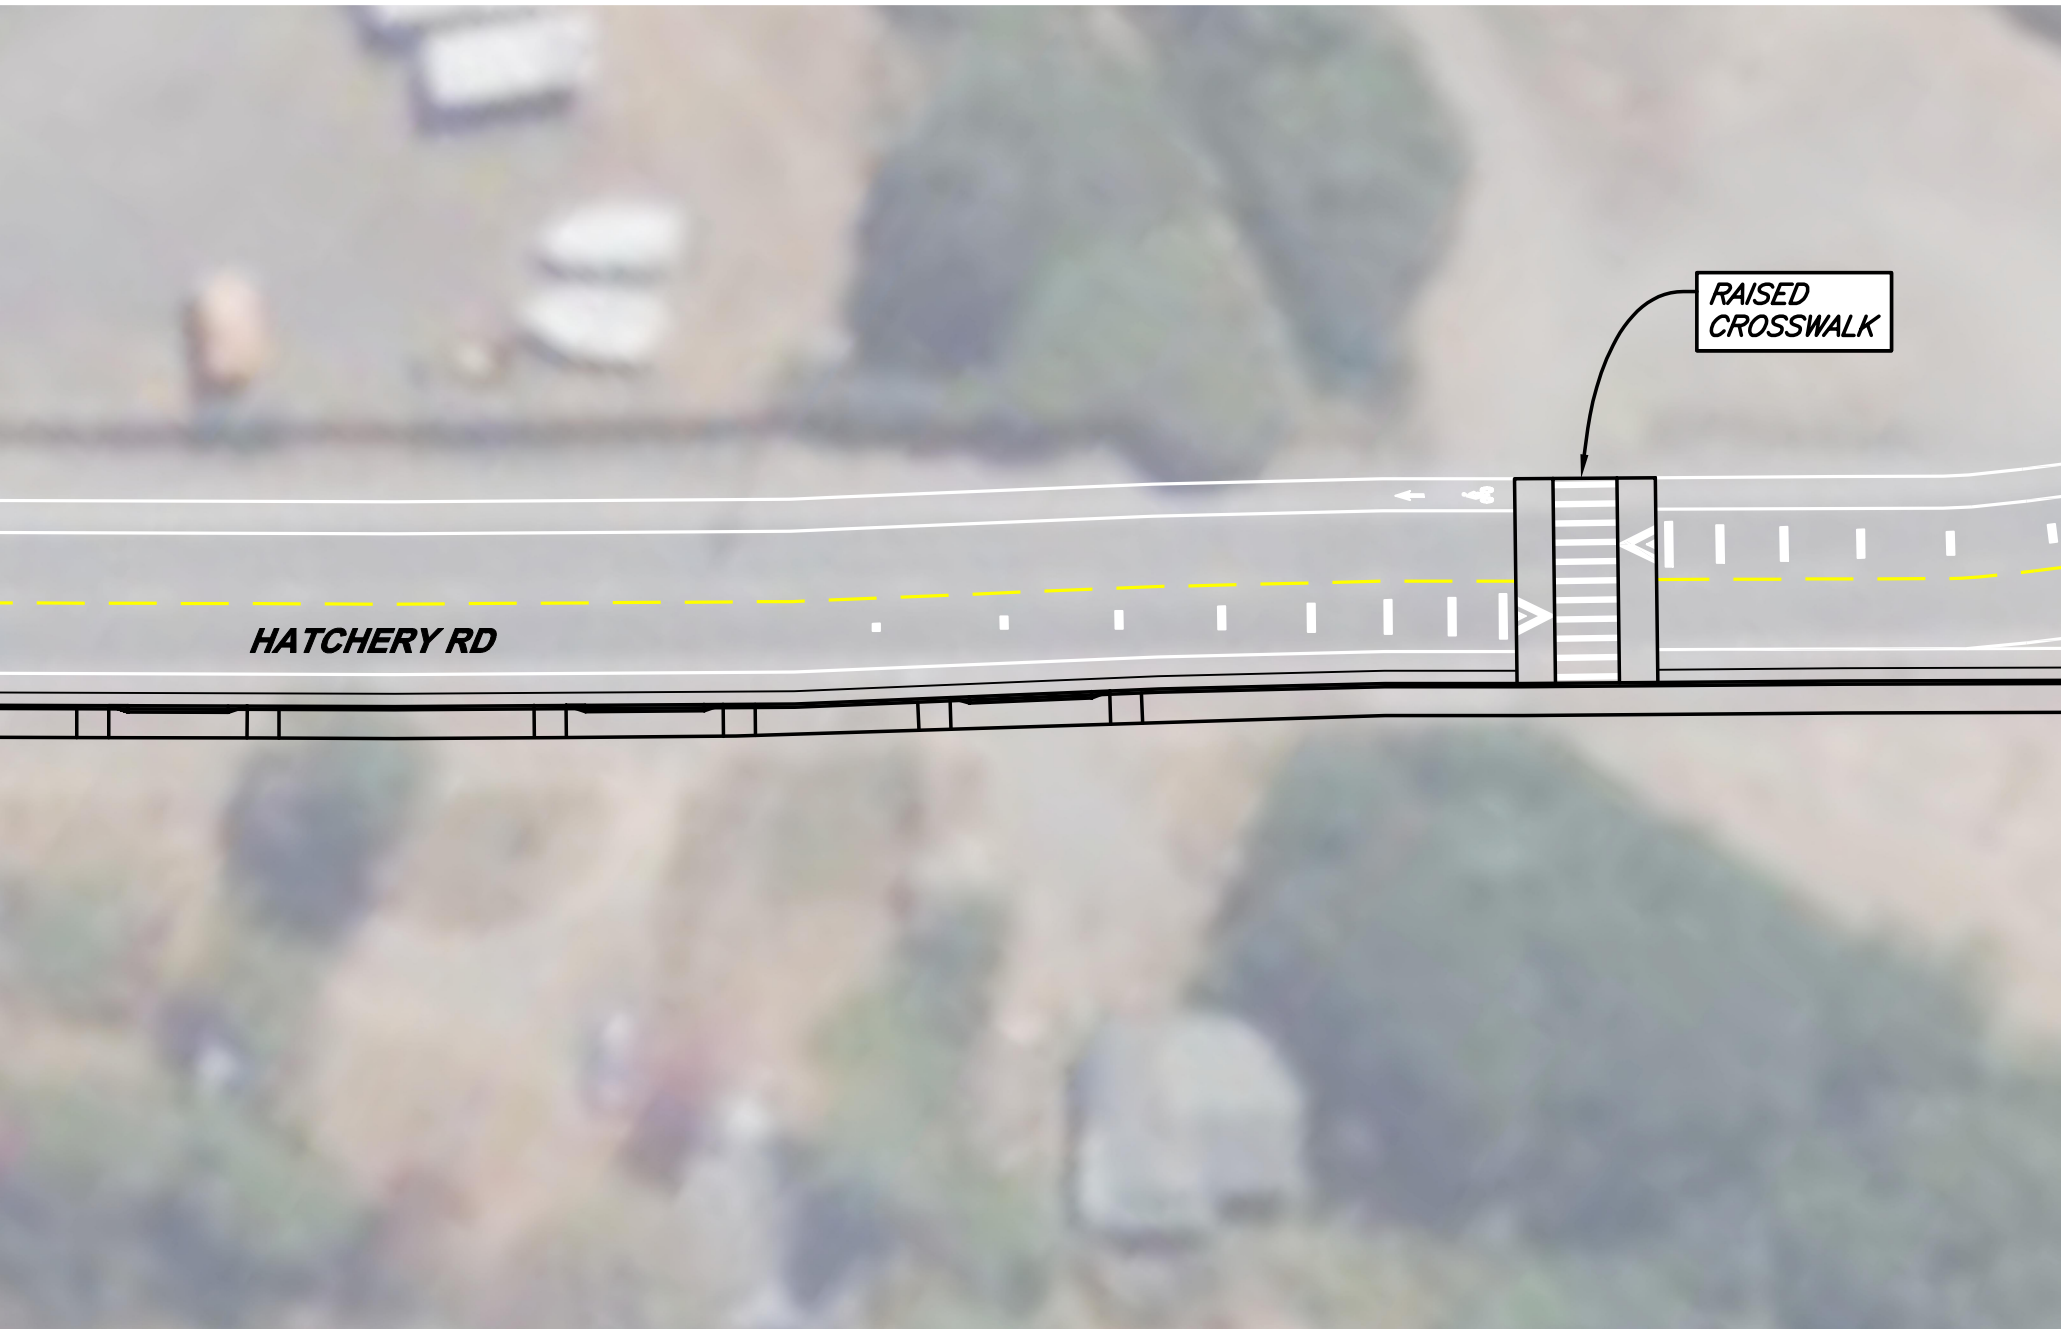

MOUNTABLE CURB

HATCHERY RD

RAISED CROSSWALK

S RAILROAD AVE

H ST

812 W. WABASH AVE.
EUREKA, CA. 95501
WWW.SHN-ENGR.COM
707-441-8855

812 W. WABASH AVE.
EUREKA, CA. 95501
WWW.SHN-ENGR.COM
707-441-8855

812 W. WABASH AVE.
EUREKA, CA. 95501
WWW.SHN-ENGR.COM
707-441-8855