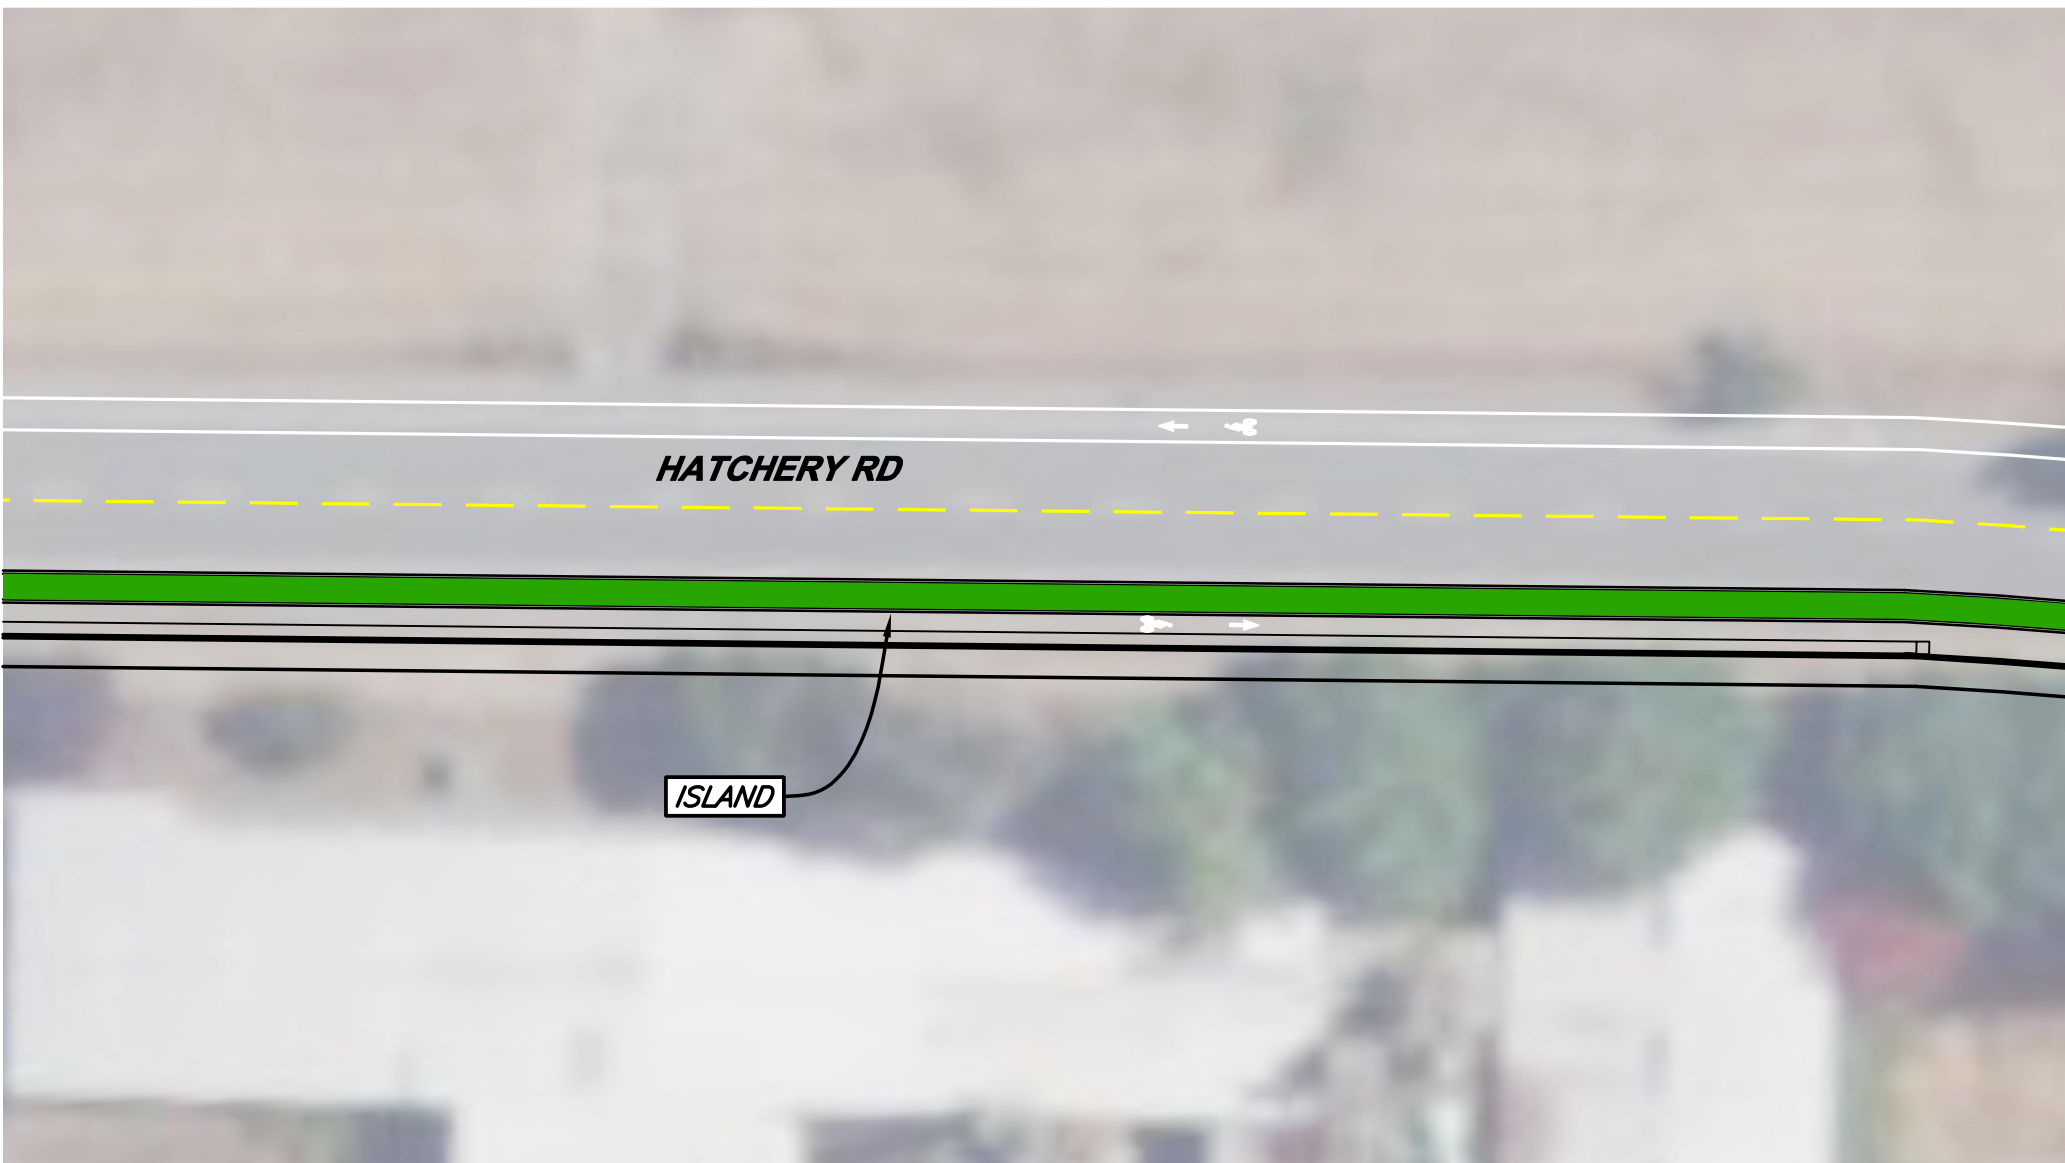

812 W. WABASH AVE.
EUREKA, CA. 95501
WWW.SHN-ENGR.COM
707-441-8855