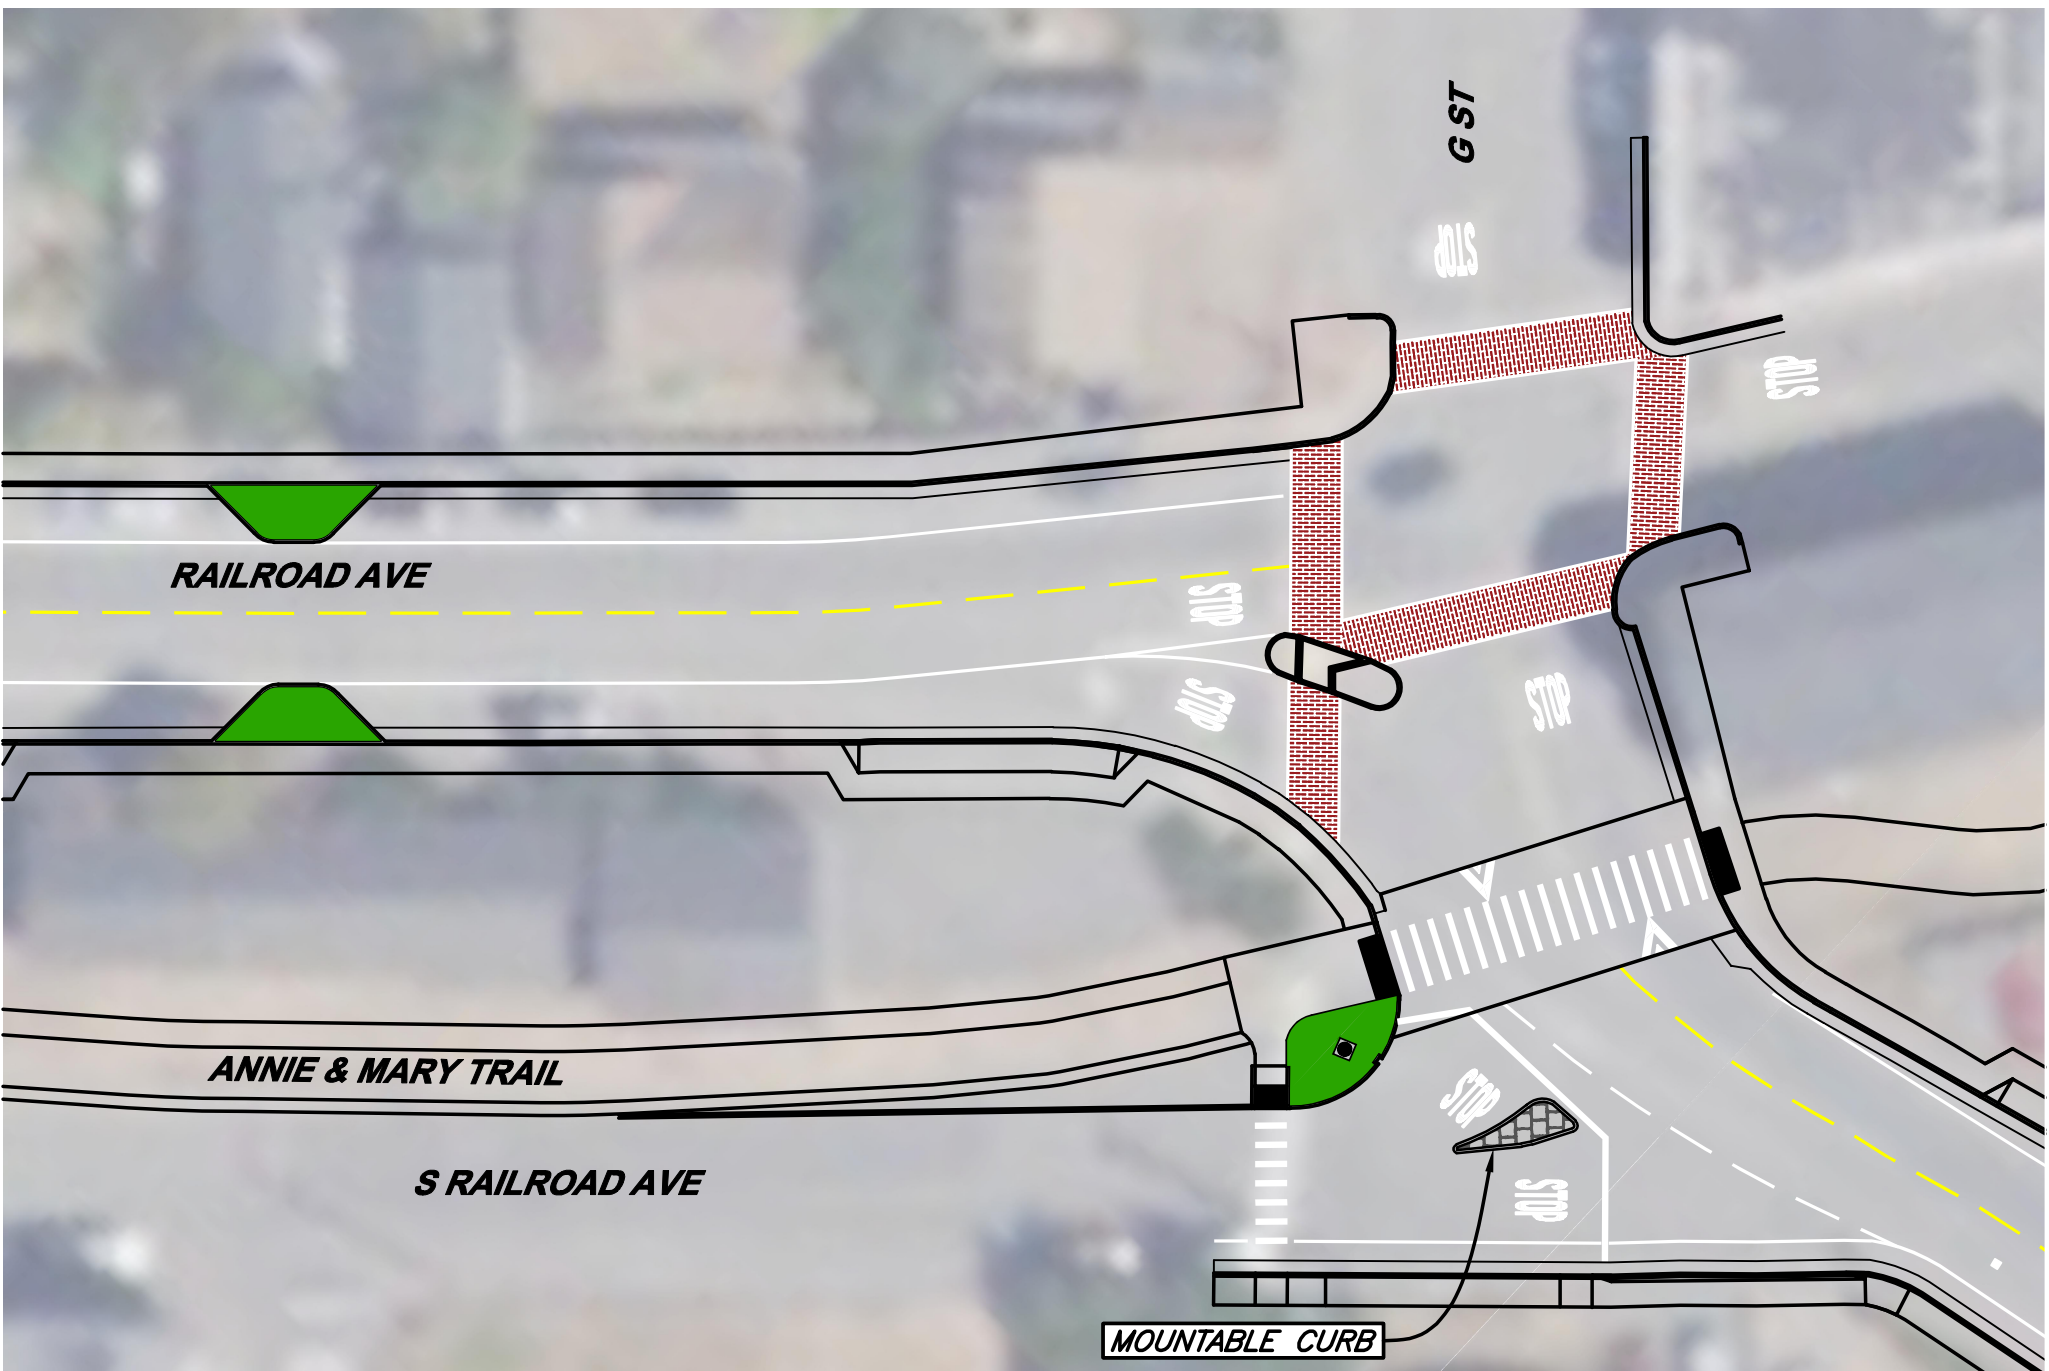

812 W. WABASH AVE.
EUREKA, CA. 95501
WWW.SHN-ENGR.COM
707-441-8855