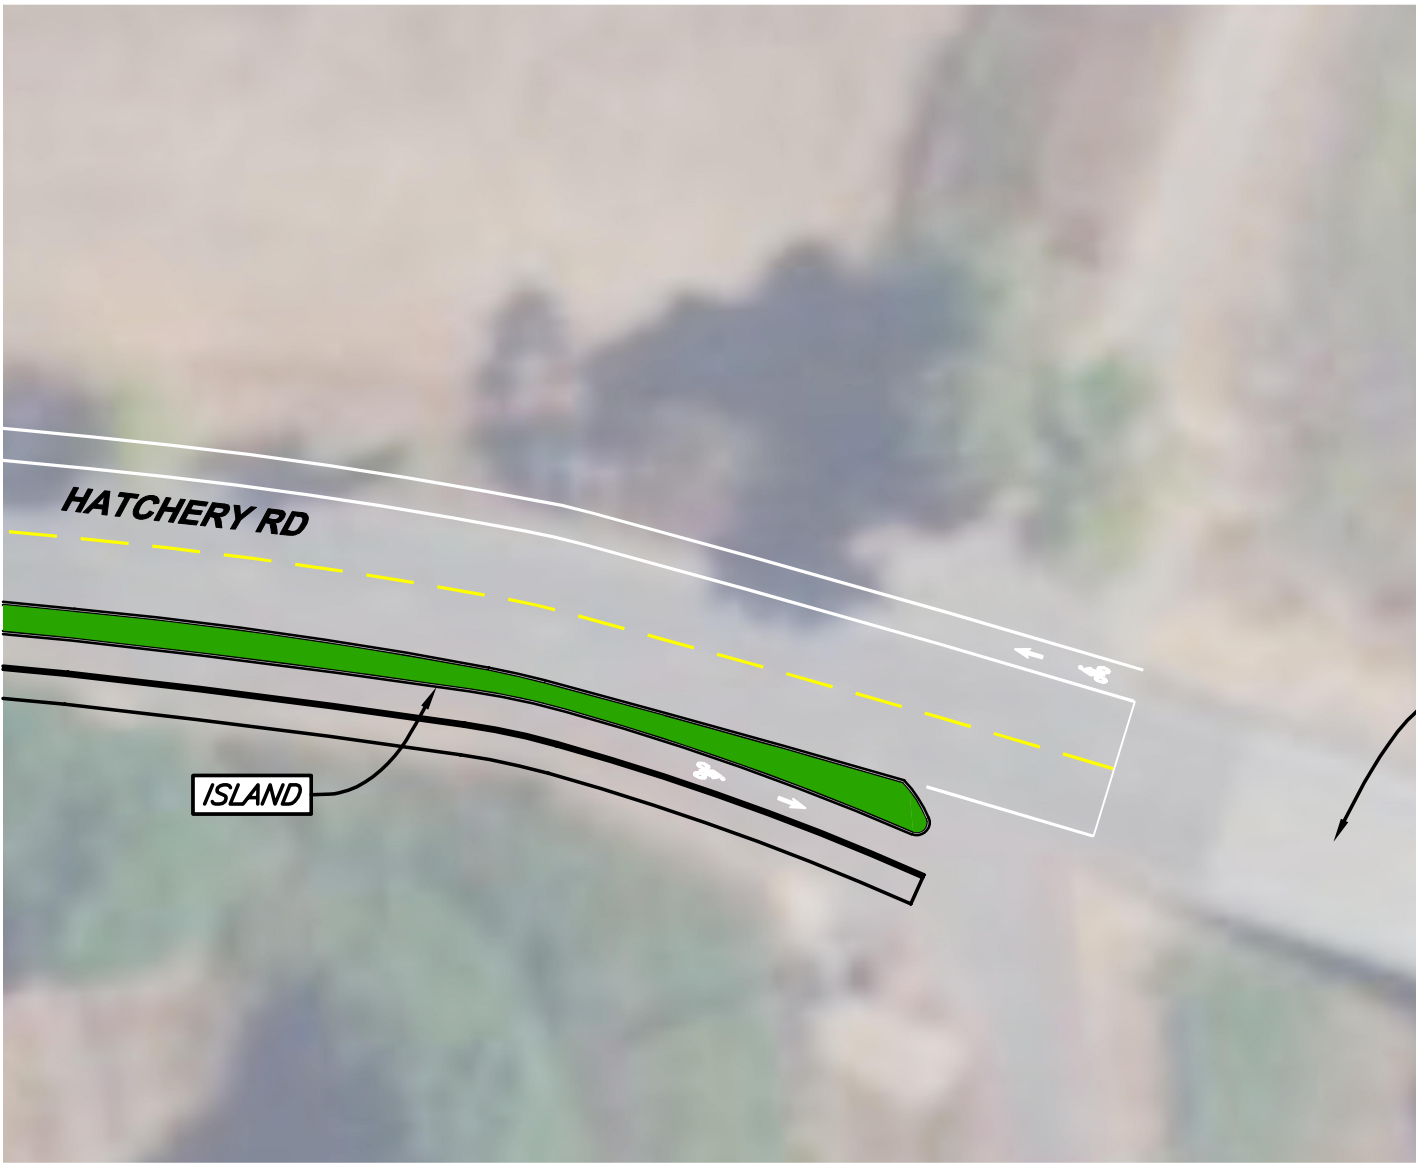

HATCHERY RD

ISLAND

COUNTY BRIDGE